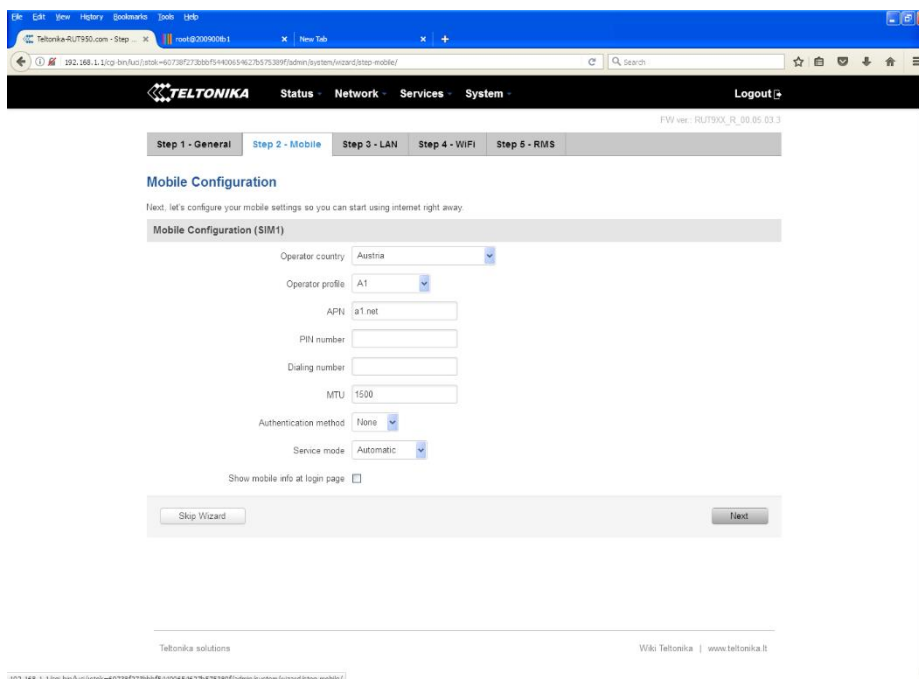

Why choose the LTE router over the modem:

Besides the fast LTE modem, the router is equipped with WIFI and a switch with 3 (4) ports. With this unit, for example a T640 with its LAN connection, is easy to integrate to the airpointer. With its WIFI connection, you can connect easier with your laptop or your tablet computer. We choose a unit with 2 SIM card slots that supports switch over from one to the other on fail or parameters you choose. Another big plus is that it is completely configurable over an internal webpage with very nice wizards. For example, you choose country and provider, that's all with this setup, the unit is in internet.

That's another point, you can keep the setup simple with a short description from us, or experts can do all crazy setups only networking experts understand.

There are different versions for different location, please checkout them here: